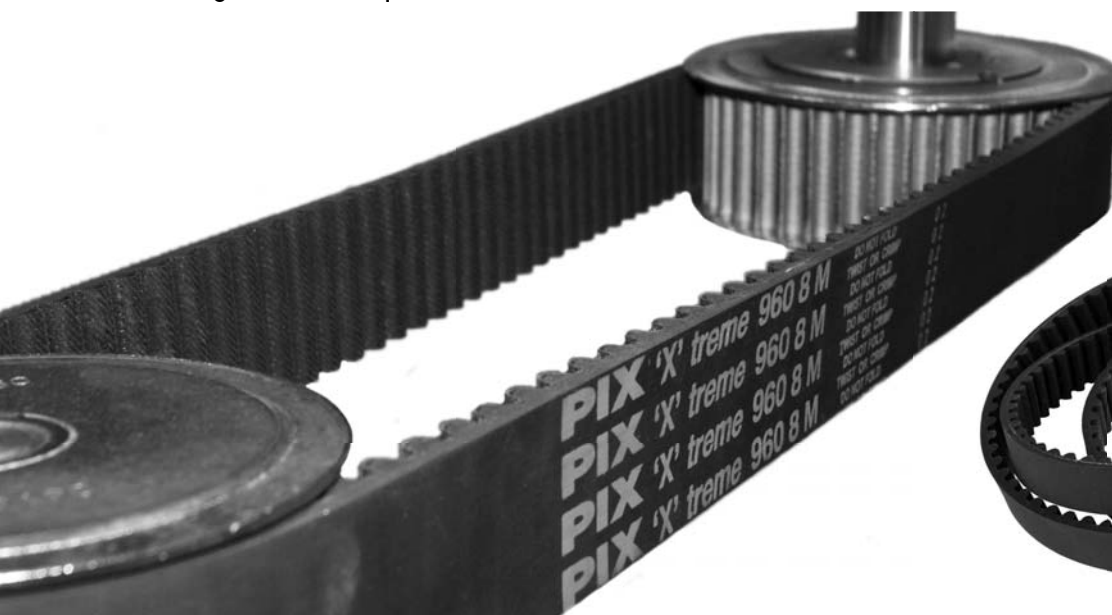

PIX - X'act HD Synchronous Belts

- Curvilinear tooth profile for improved stress distribution
- Reduced tooth jump due to deeper tooth design
- High efficiency due to positive engagement between belt teeth and the pulley grooves
- No re-tensioning required
- Free from maintenance
- Increased power transmission capacity
- No high tension required

Section	Pitch (mm)	Tooth Height 'B' (mm)	Belt Thickness 'C' (mm)
5M	5.00	2.06	3.80
8M	8.00	3.48	6.00
14M	14.00	6.25	10.00