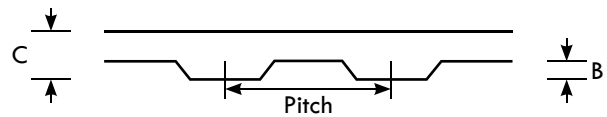

### PIX - X'act Classical Synchronous Belts

- Trapezoidal tooth profile
- High efficiency due to positive engagement between belt teeth and pulley grooves
- No re-tensioning required
- Free from maintenance
- No high tension required

## Range:

each sleeve is 17.7" (450mm) wide

| Section | Pitch (mm) | Tooth Height 'B' (mm) | Belt Thickness 'C' (mm) |
|---------|------------|-----------------------|-------------------------|
| XL      | 5.080      | 1.27                  | 2.30                    |
| L       | 9.525      | 1.91                  | 3.60                    |
| H       | 12.700     | 2.29                  | 4.30                    |