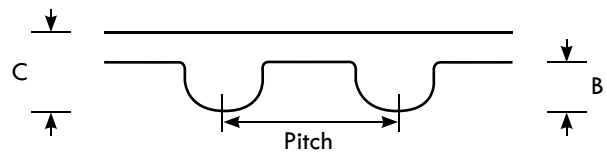

### PIX - X'act Classical Synchronous Belts

- Trapezoidal tooth profile
- High efficiency due to positive engagement between belt teeth and pulley grooves
- No re-tensioning required
- Free from maintenance
- No high tension required

## Range:

each sleeve is 17.7" (450mm) wide

| Section | Pitch (mm) | Tooth Height 'B' (mm) | Belt Thickness 'C' (mm) |
|---------|------------|-----------------------|-------------------------|
| XL      | 5.080      | 1.27                  | 2.30                    |
| L       | 9.525      | 1.91                  | 3.60                    |
| H       | 12.700     | 2.29                  | 4.30                    |

### PIX - X'act HD Synchronous Belts

- Curvilinear tooth profile for improved stress distribution
- Reduced tooth jump due to deeper tooth design
- High efficiency due to positive engagement between belt teeth and the pulley grooves
- No re-tensioning required
- Free from maintenance
- Increased power transmission capacity
- No high tension required

| Section | Pitch (mm) | Tooth Height 'B' (mm) | Belt Thickness 'C' (mm) |
|---------|------------|-----------------------|-------------------------|
| 5M      | 5.00       | 2.06                  | 3.80                    |
| 8M      | 8.00       | 3.48                  | 6.00                    |
| 14M     | 14.00      | 6.25                  | 10.00                   |